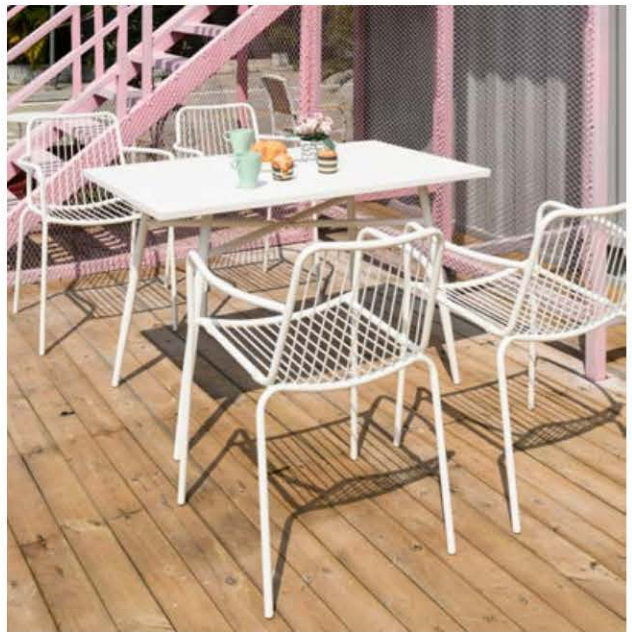

北欧风 70 长桌 砂纹白