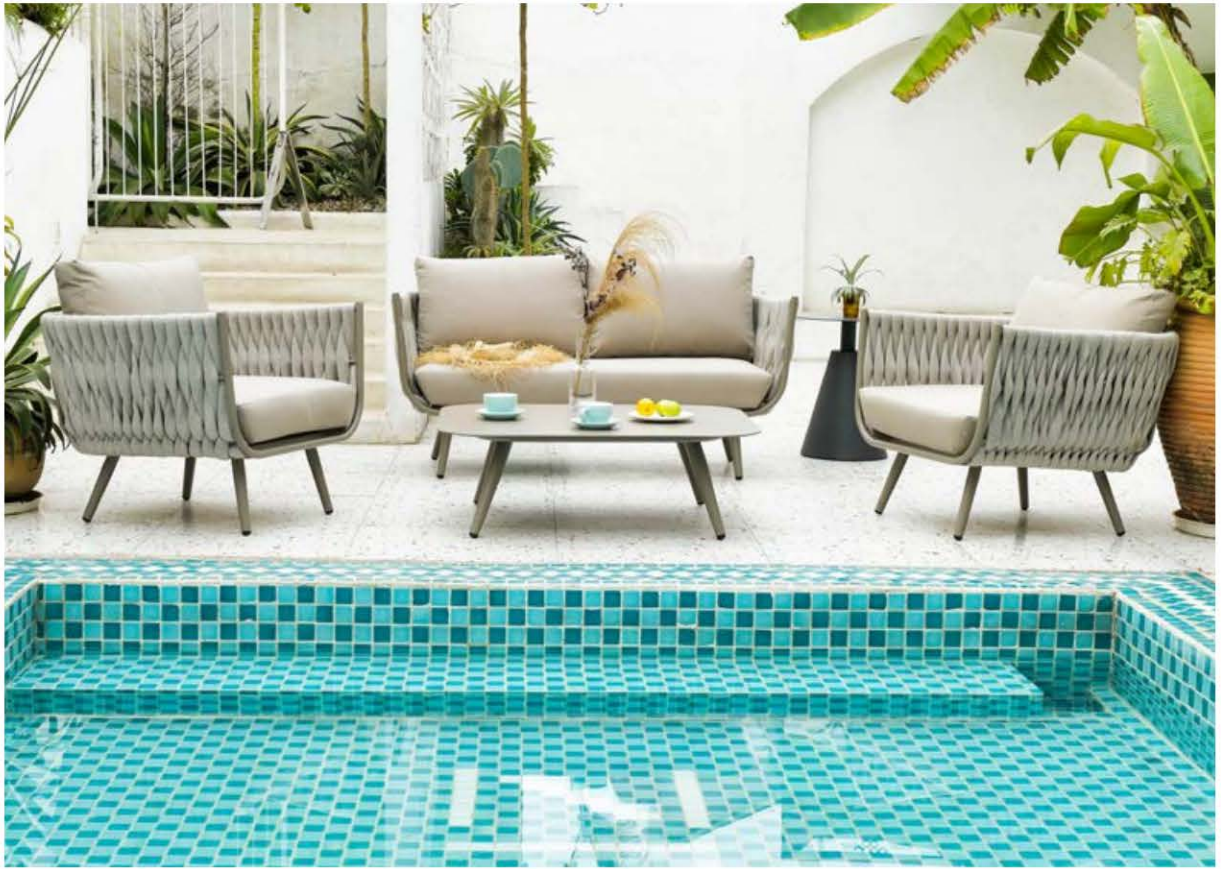

Brufen

布鲁芬

UN18661

单人沙发 Single sofa

Size: 86x75x68cm

UN18662

双人沙发 Double sofa

Size: 145x75x68cm

UN18663

全铝茶几 Coffee table

Size: 86x98x32cm

N9072

科特全铝百搭圆几

Size: Φ 50x55cm

此款有碳灰色 香槟色 白色